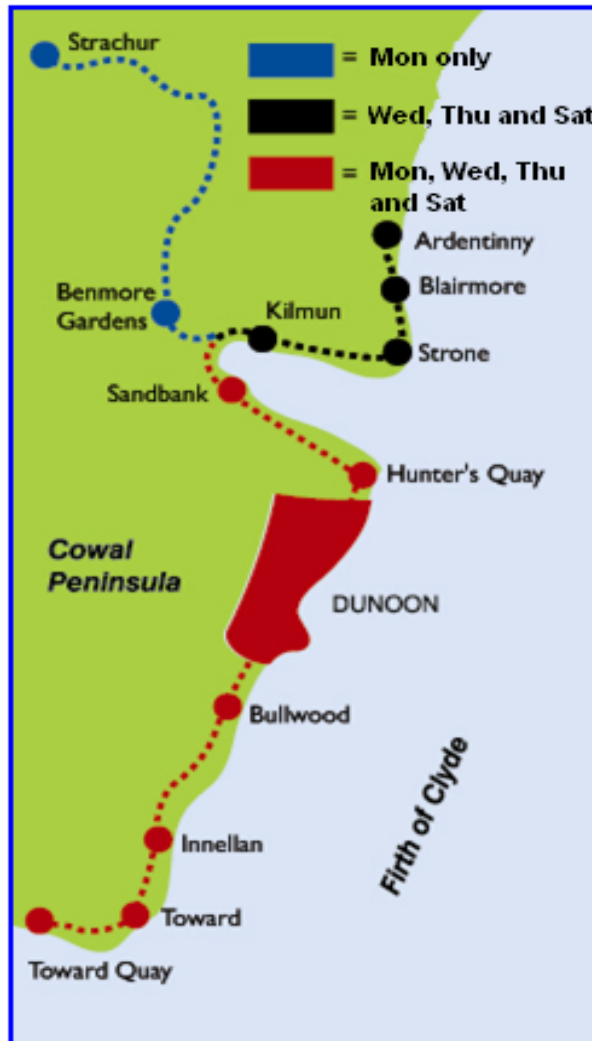

OPERATING DAYS: MONDAYS, WEDNESDAYS AND THURSDAYS

Phone 01546 602869

Booking Hours: 1315 - 1545 hrs - Tuesday and Wednesday, 1315 - 1500 hrs - Friday

OPERATING DAYS

Dial-a-Bus operates in East Cowal on Mondays, Wednesdays and Thursdays.

Semi-fixed routes operate on these days into Dunoon from Toward Quay, Innellan and Bullwood; on a Wednesday and Thursday from Blairmore, Strone, Kilmun and Sandbank; on a Monday from any point within area bounded by Strachur, Kilmun Turn, Sandhaven; as well as a door-to-door service which operates in Dunoon.

TIMETABLE

Mondays, Wednesdays and Thursdays: 0900-1525 schooldays, 0900-1730 school holidays.

We will always try and accommodate your journey times. If these are unavailable it will be because the bus is already booked elsewhere in the operating area. If possible, you will be offered alternative times. Remember that the times given to you are approximate times only. Should these be altered by more than 10 minutes we will advise you, but please allow a degree of flexibility.

AREA SERVED

One bus operates in the M106 East Cowal area. See the map.

ENQUIRIES

For more information on Dial-a-Bus phone 01546 602869, 1000 to 1600 hrs Monday to Friday.