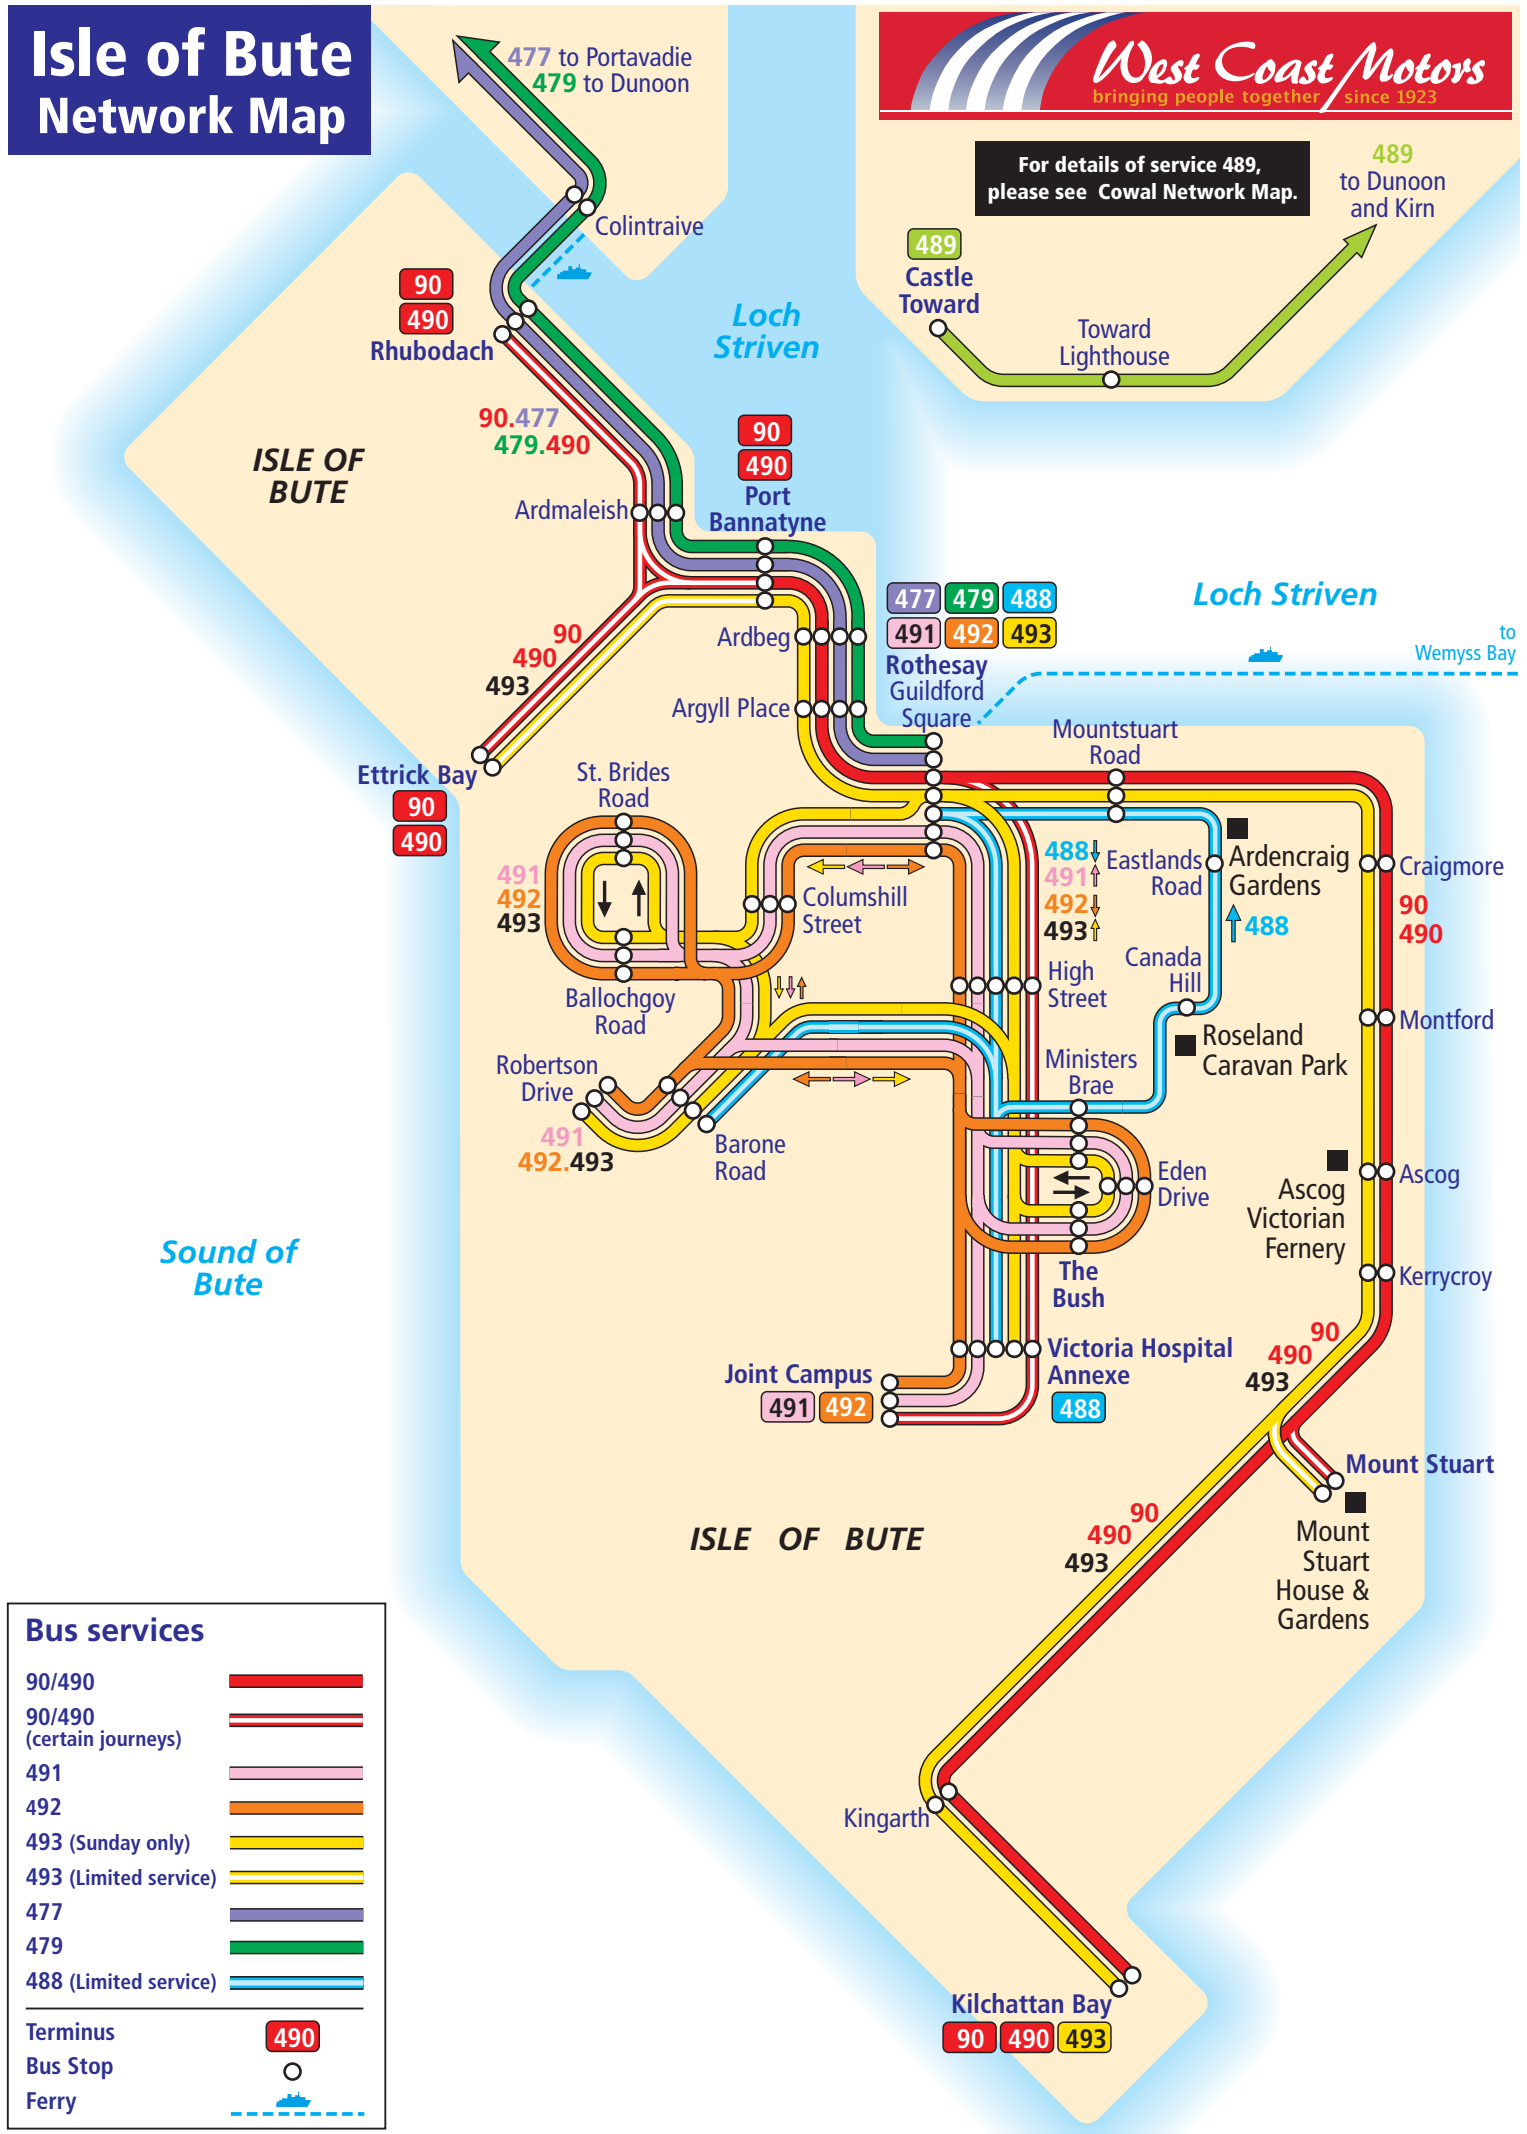

Isle of Bute Network Map

For details of service 489, please see Cowal Network Map.

Bus services	
90/490	
90/490 (certain journeys)	
491	
492	
493 (Sunday only)	
493 (Limited service)	
477	
479	
488 (Limited service)	
Terminus	
Bus Stop	
Ferry	