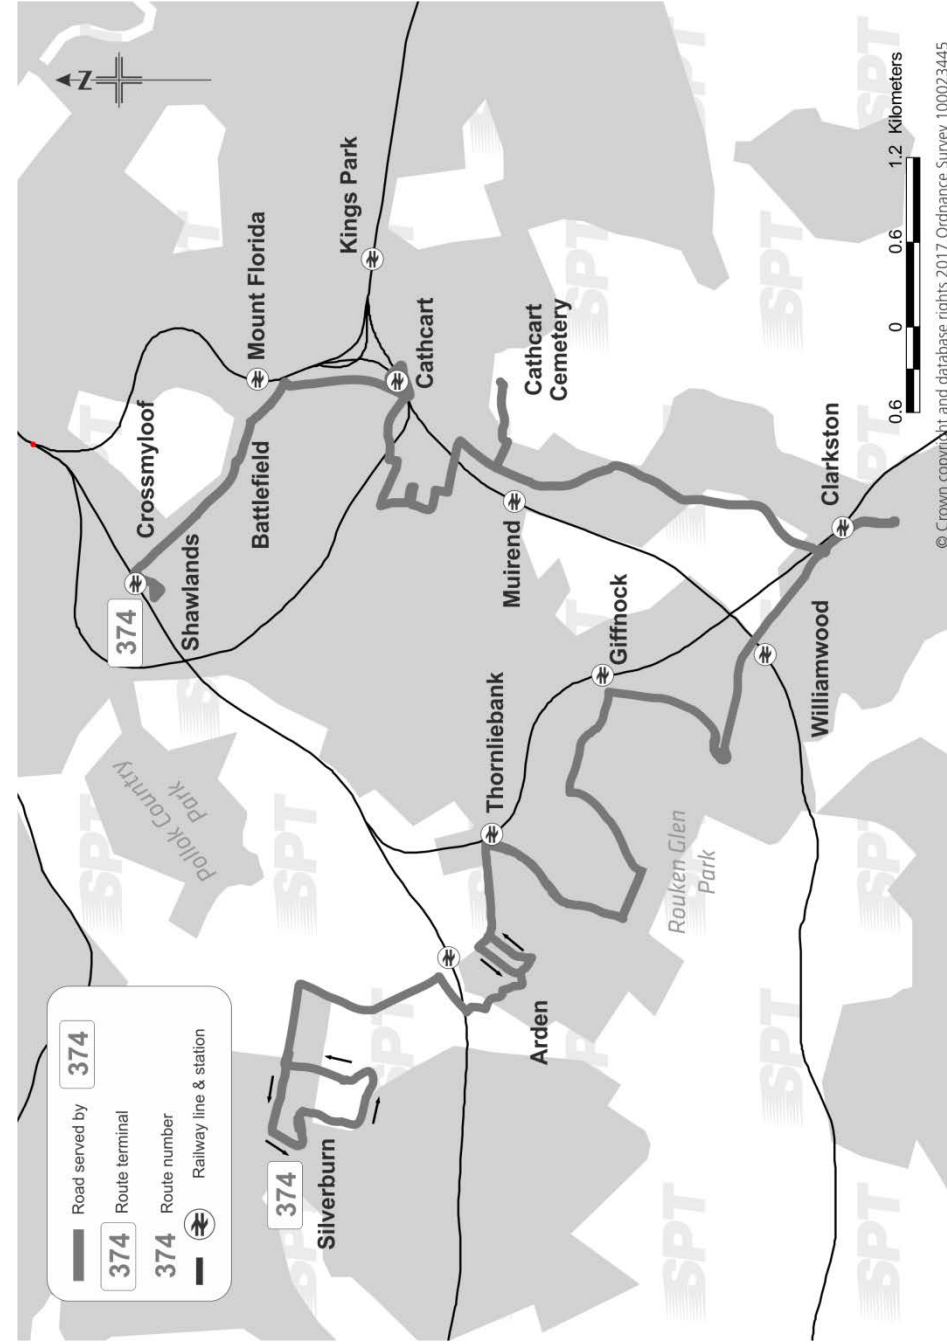

Fare table service 374	
Adult single fares £	Child Single Fares (from 5th to 16th birthday)
Silverburn	Children under school age travel Childs single fares at half the adult fare rounded up to the next 5 pence
1.00 Kennishead Place	
1.30 1.00 Boydstone Road	
1.30 1.30 1.00 Thornliebank	
1.60 1.30 1.30 1.00 Woodfarm Road	
1.60 1.60 1.30 1.30 1.00 Orchard Park	
1.60 1.60 1.60 1.30 1.00 Eastwood Toll	
2.00 1.60 1.60 1.30 1.30 1.00 Shedden Rndbt	
2.00 2.00 1.60 1.60 1.30 1.00 Linn Park	
2.00 2.00 2.00 1.60 1.60 1.30 1.00 Sainsbury's Muirend	
2.00 2.00 2.00 1.60 1.60 1.30 1.00 Merrylee Road	
2.40 2.00 2.00 2.00 1.60 1.60 1.30 1.00 Ashmore Road	
2.40 2.40 2.00 2.00 2.00 1.60 1.30 1.00 Weir Pumps	
2.40 2.40 2.00 2.00 2.00 1.60 1.30 1.00 Old Castle Road	
2.40 2.40 2.40 2.00 2.00 1.60 1.30 1.00 Langside College	
2.40 2.40 2.40 2.40 2.00 2.00 1.60 1.30 1.00 Shawlands Cross	
2.80 2.40 2.40 2.40 2.40 2.00 2.00 1.60 1.30 1.00 Dinmont Road	

FARES ARE CORRECT AT NOVEMBER 2015 - MAY BE SUBJECT TO CHANGE

Whilst every effort will be made to adhere to the scheduled times, the Partnership disclaims any liability in respect of loss or inconvenience arising from any failure to operate journeys as published, changes in timings or printing errors.

Bus Timetable
From 16 July 2017

374

➤ Shawlands
➤ Clarkston
Silverburn

For more information visit spt.co.uk or any SPT travel centre located at Buchanan and East Kilbride bus stations.

Alternatively, for all public transport enquiries, call:

This service is operated by Glasgow Citybus on behalf of Strathclyde Partnership for Transport. If you have any comments or suggestions about the service(s) provided please contact:

SPT Bus Operations 131 St. Vincent St Glasgow G2 5JF	Glasgow Citybus Benmhor Saddell Street Campbeltown PA28 6DN
t 0345 271 2405 0141 333 3690 e bus@spt.co.uk	t 0141 954 2255 e bus@spt.co.uk

This service is operated by Craig of Campbeltown Ltd t/a Glasgow Citybus on behalf of SPT.

Please note – Calls to 0845 271 2405 will be charged at 2p per min (inc. VAT) plus your Telecoms Providers Access Charge